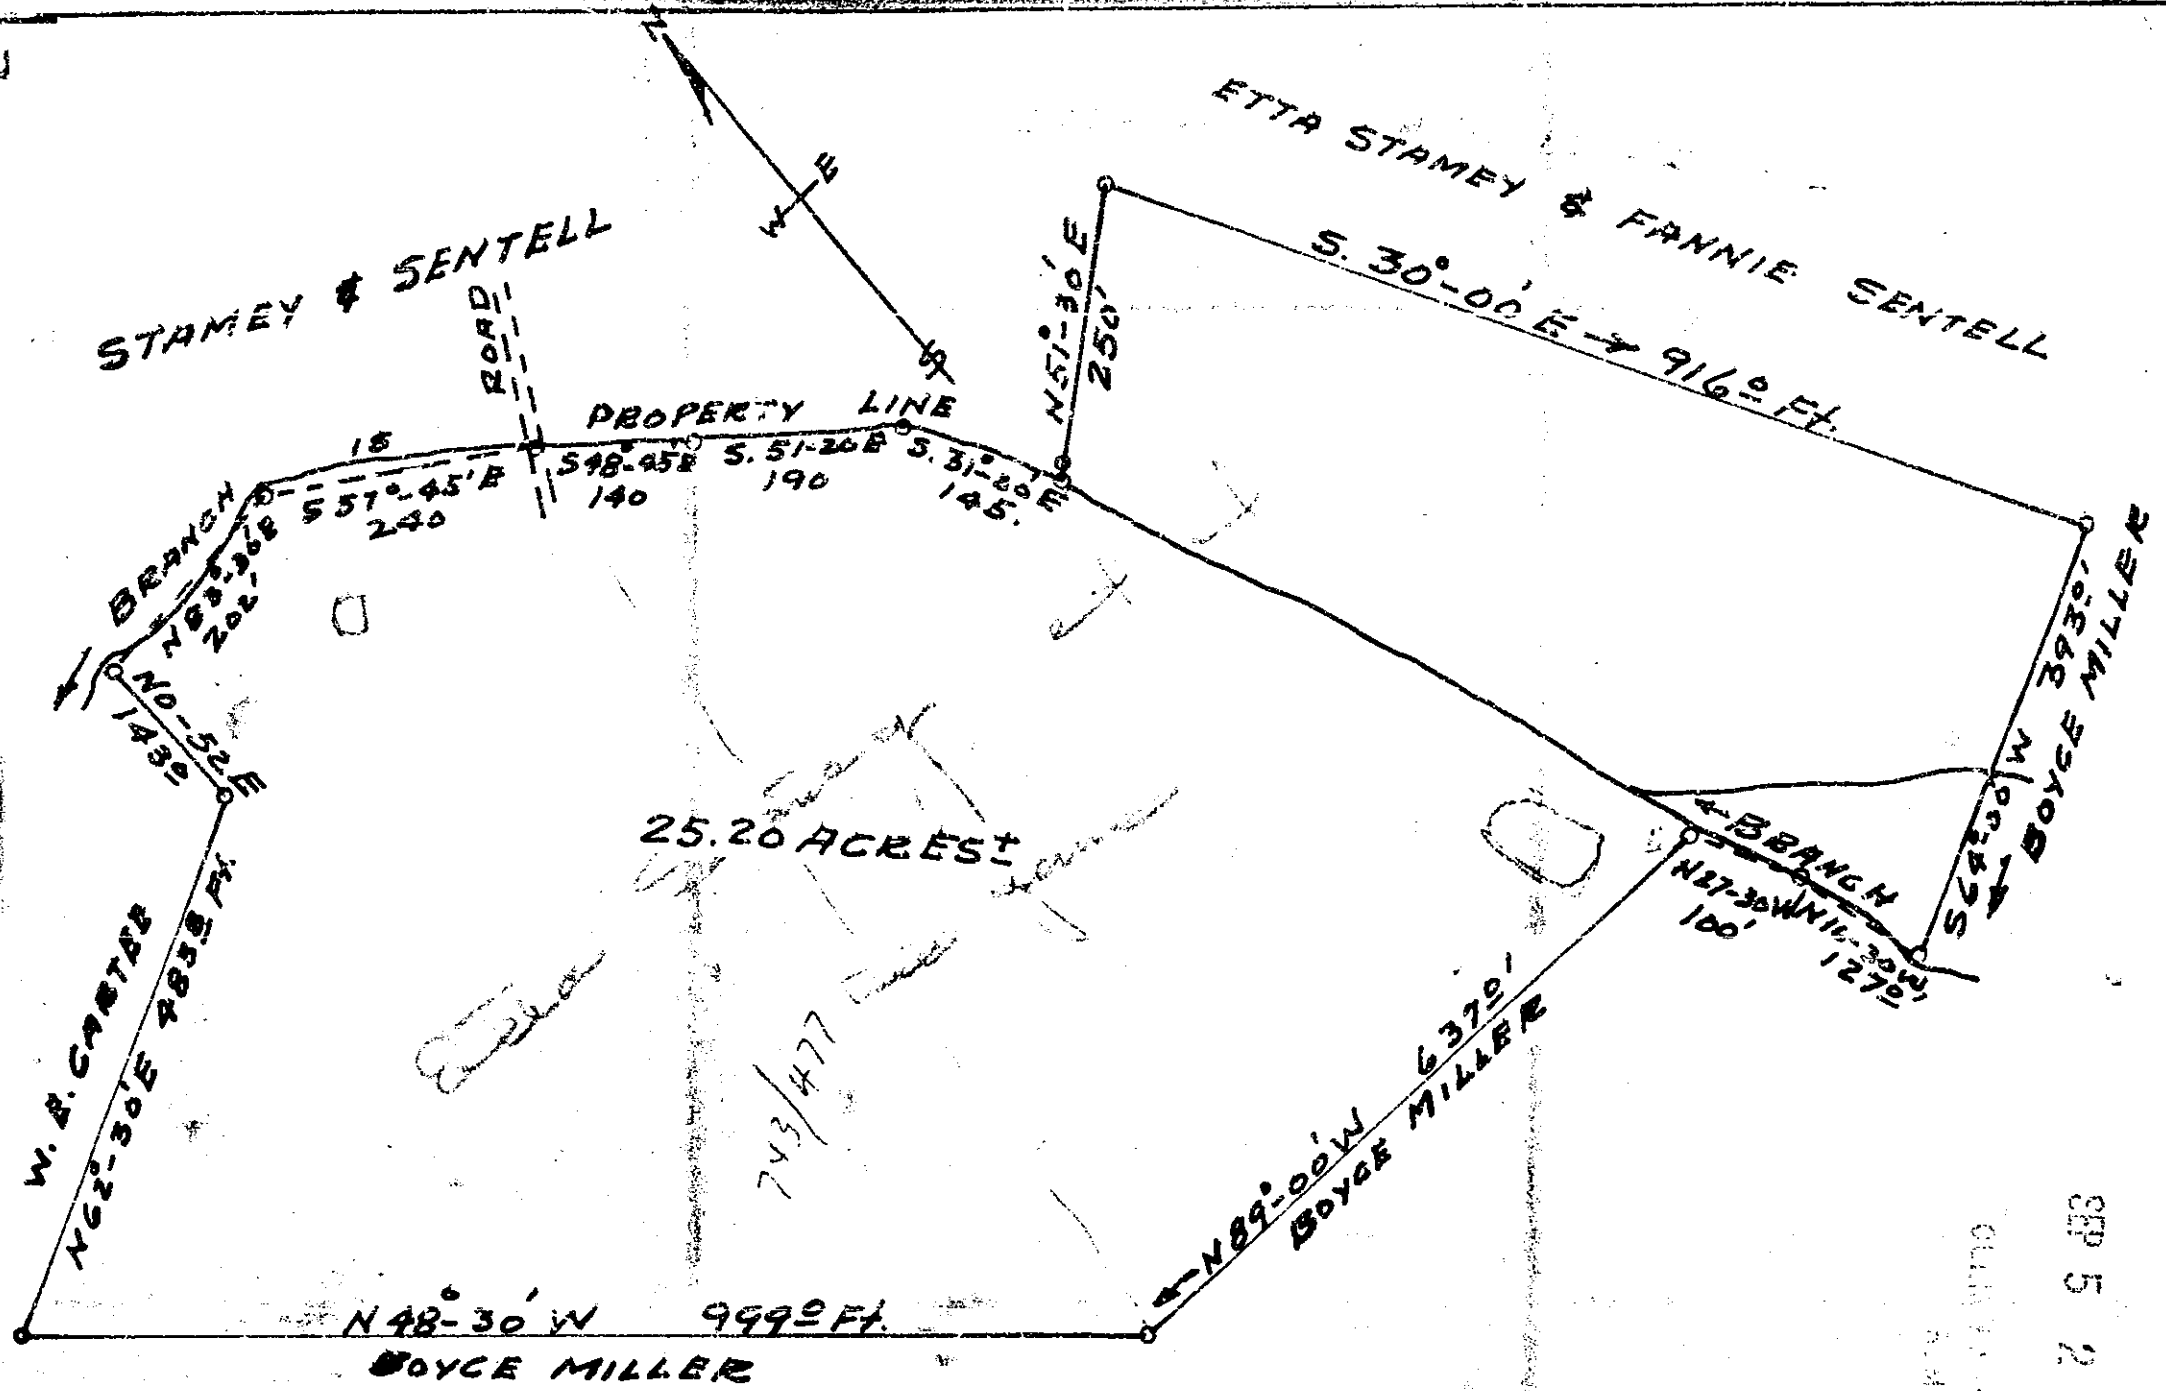

Plat Book VV, Page 48

SURVEY BY
 Terry T. Dill
 Reg. C.E. & L.S. #104

PLAT OF PROPERTY OF
 ETTA STAMEY &
 FANNIE SENTELL
 SALUDA TWP. GREENVILLE CO.

SOLD TO:
 (J. D. OUTLAW & VERSAN SCRAW) SOUTH CAROLINA
 FEB. 2, 1961 VV-48

SCALE 1"=200'

SEP 5 1962

6371

6371
 Milled this 5th day of Sept 1962
 and approved by the VV 48
 J. D. Outlaw & Versan Scraw

Recorded September 5, 1962